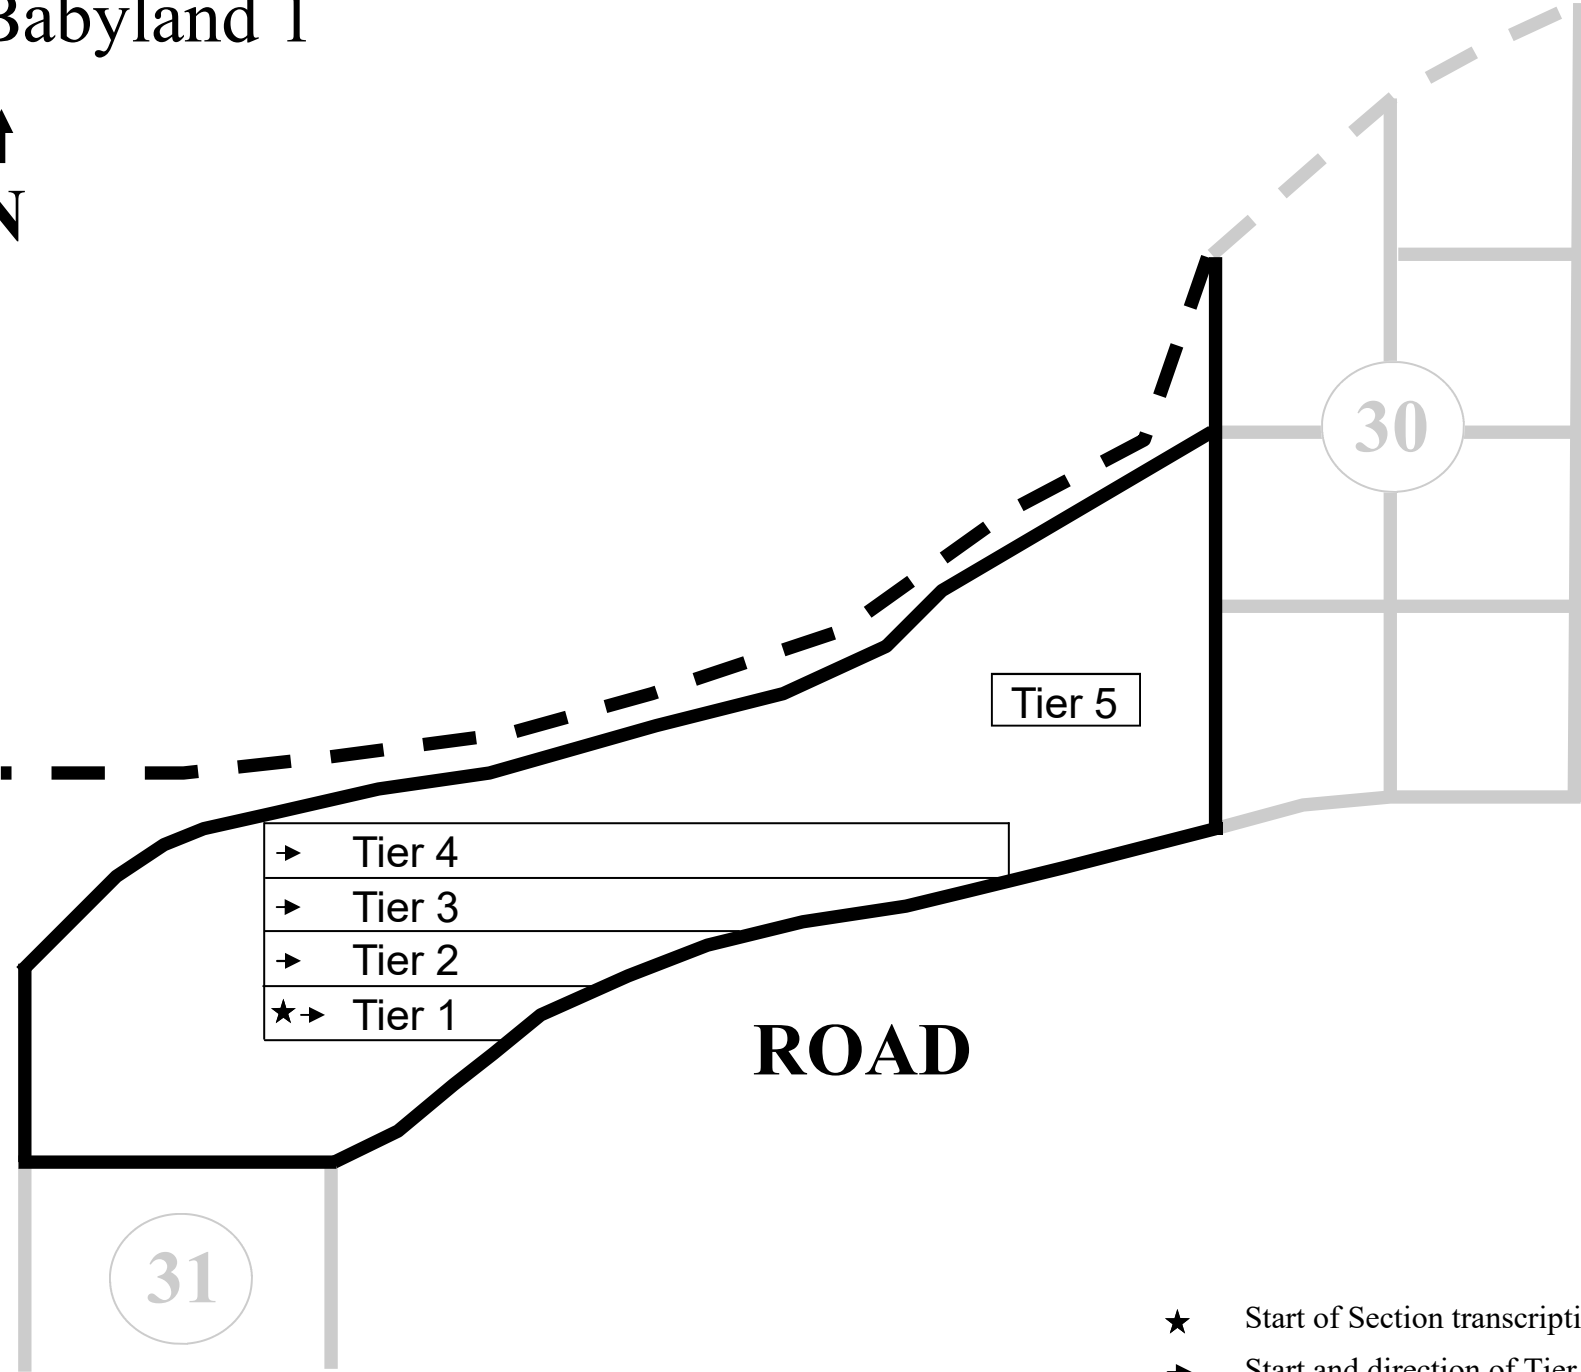

Babyland 1

- Tier 4
- Tier 3
- Tier 2
- ★→ Tier 1

Tier 5

ROAD

31

30

- ★ Start of Section transcription
- Start and direction of Tier transcription

Babyland 1

Tier 2

SPIKER	John Lee	Aug. 13, 1957 - Sept. 21, 1957 (d. in Northville)
HAHN	Dara Lynn	July 15, 1955
RAYMOR	Brian Dean	"s/o Donald & Diana", Apr. 3 - 5, 1957
STOLL	Roy R.	"s/o Stuart & Virginia", Feb. 10 - 11, 1956 (d. in Northville)
HORNER	Linda E.	July 6, 1956 - Jan. 4, 1957 (d. in Ann Arbor, MI)
SMELTS	Ann Marie	Jan. 3, 1957 - Dec. 25, 1958 (d. in Novi, Oakland Co., MI)
SCOTT	Annette Marie	Oct. 7, 1959
WILSON	Samuel D.	Oct. 13, 1959
OLSON	Lori Diane	Oct. 17, 1959
GEORGE	Patricia Ann	Nov. 12, 1959 (d. in Northville)